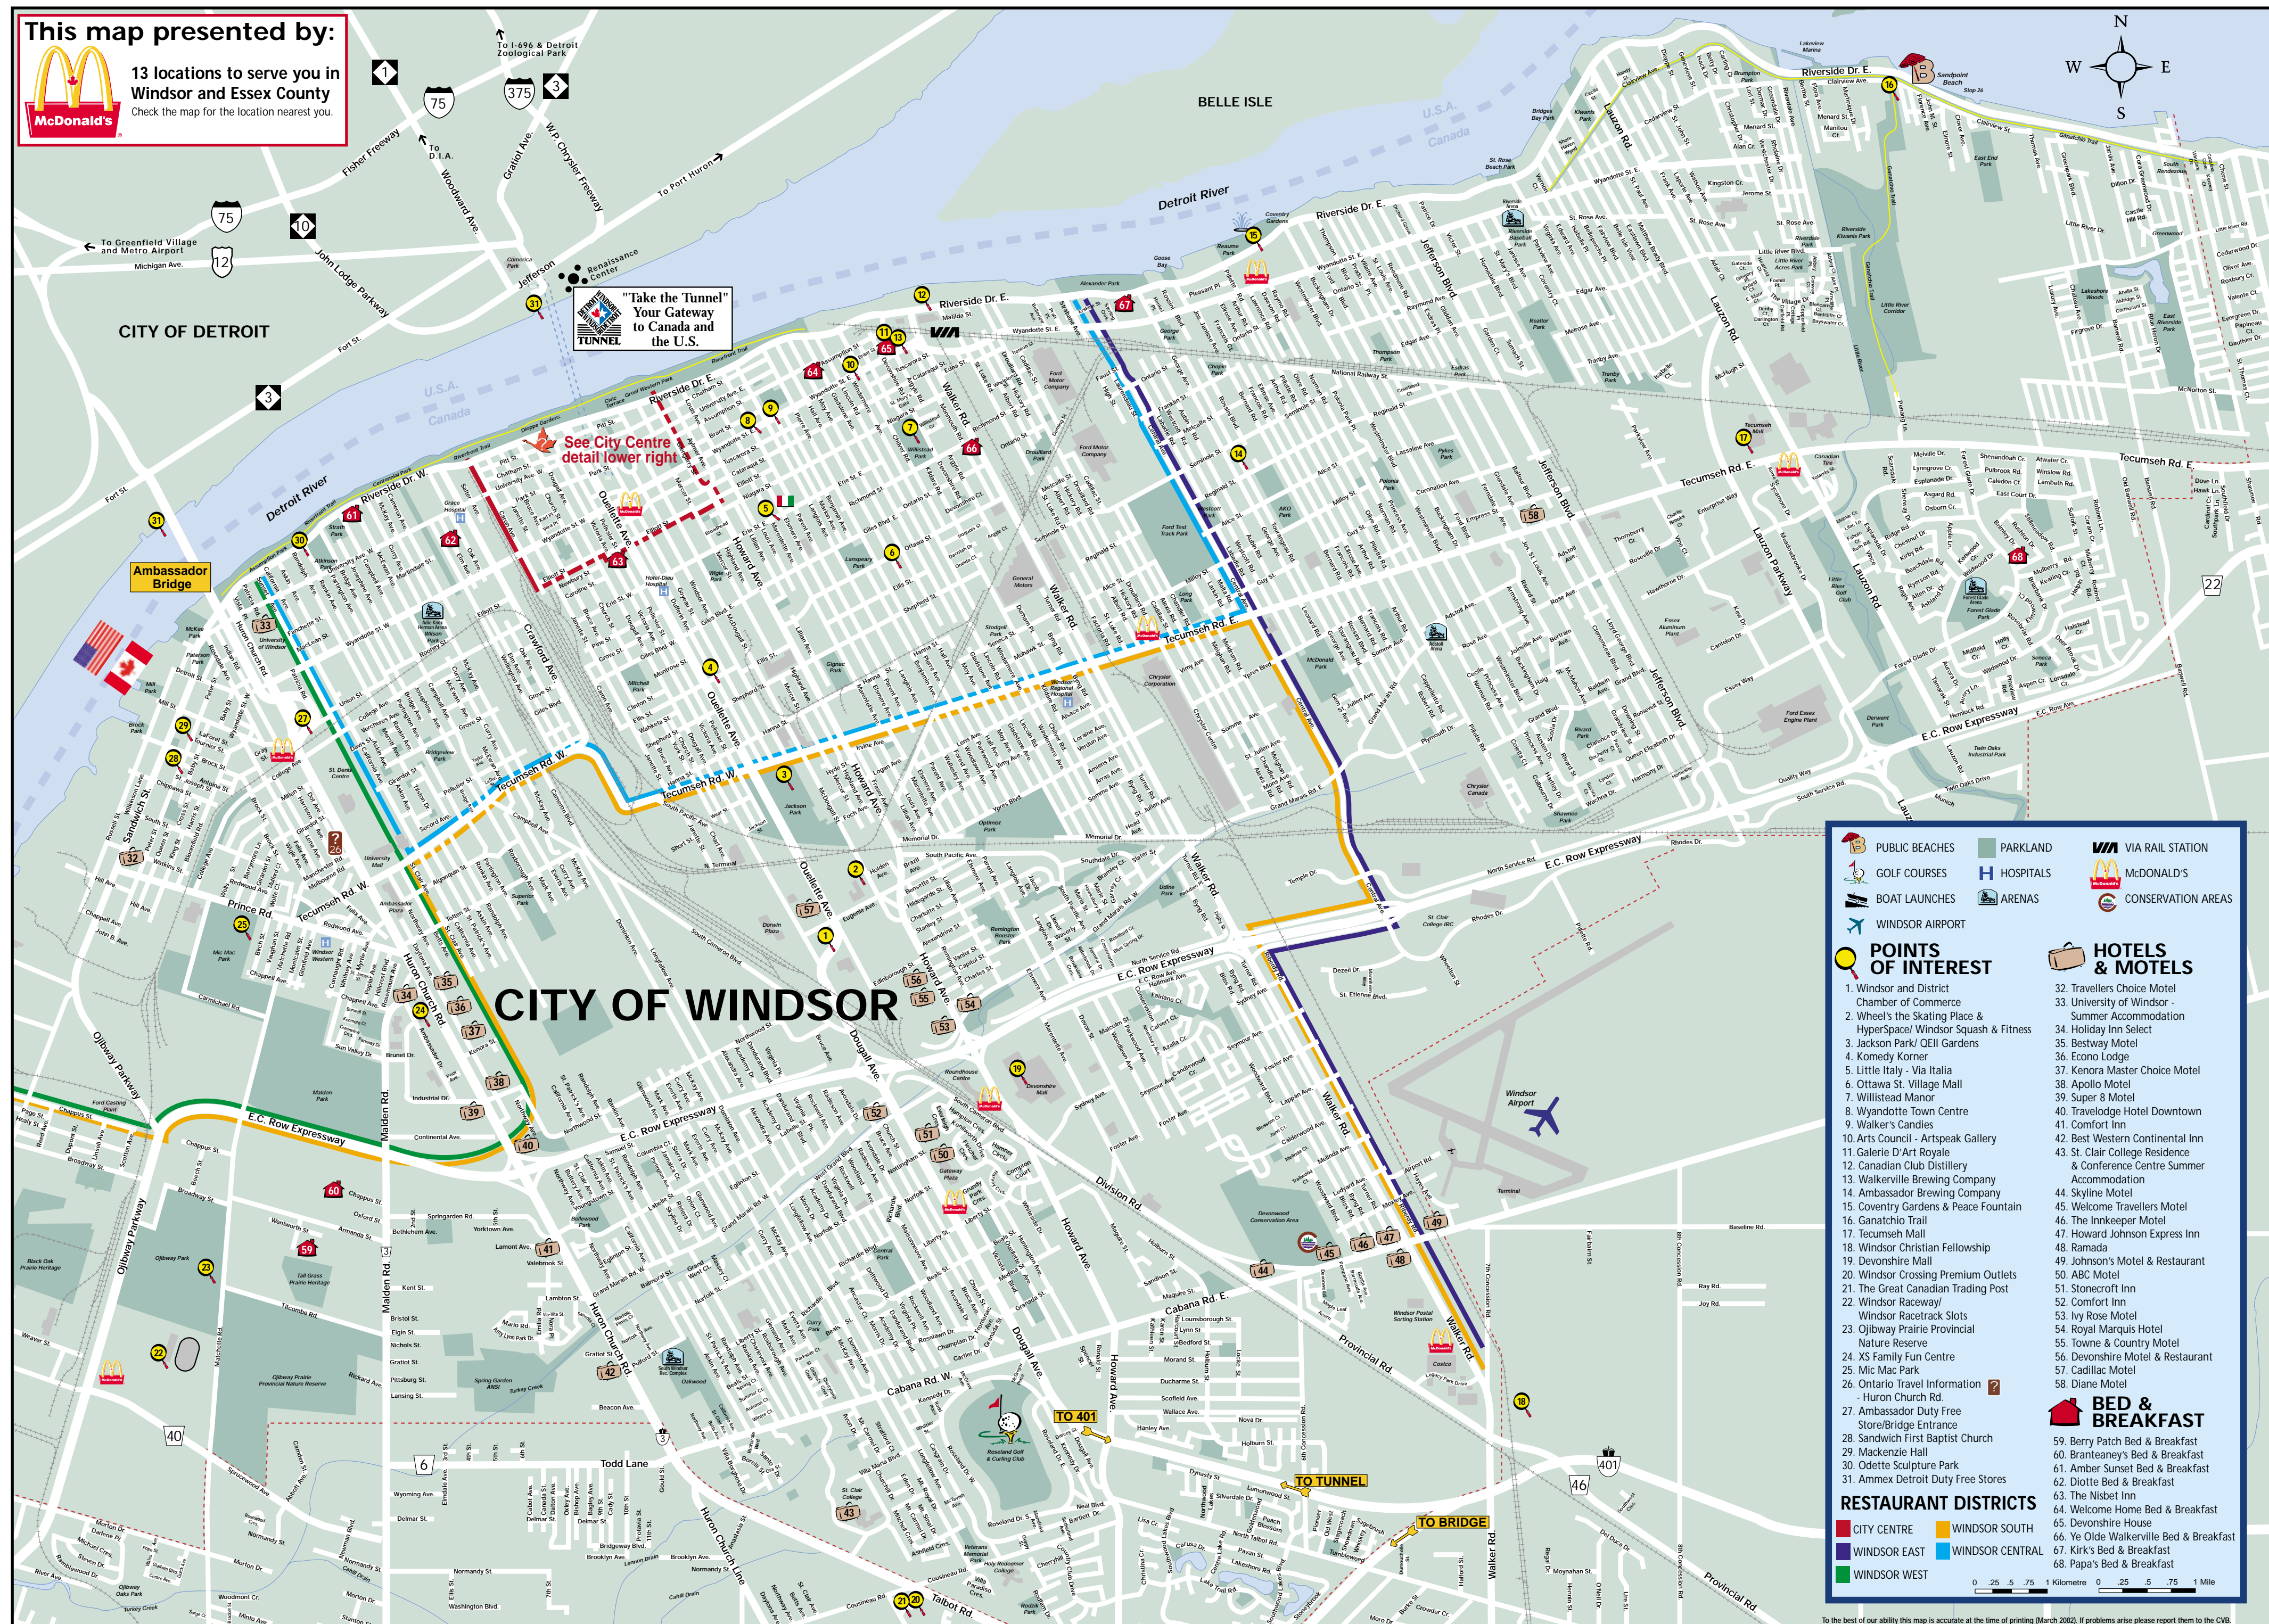

This map presented by:

13 locations to serve you in Windsor and Essex County
Check the map for the location nearest you.

"Take the Tunnel"
Your Gateway to Canada and the U.S.

See City Centre detail lower right

CITY OF WINDSOR

- PUBLIC BEACHES
- GOLF COURSES
- BOAT LAUNCHES
- WINDSOR AIRPORT
- PARKLAND
- HOSPITALS
- ARENAS
- VIA RAIL STATION
- MCDONALD'S
- CONSERVATION AREAS

POINTS OF INTEREST

1. Windsor and District Chamber of Commerce
2. Wheel's Skating Place & HyperSpace/ Windsor Squash & Fitness
3. Jackson Park/ QEII Gardens
4. Comedy Korner
5. Little Italy - Via Italia
6. Ottawa St. Village Mall
7. Willistead Manor
8. Wyandotte Town Centre
9. Walker's Candies
10. Arts Council - Artspeak Gallery
11. Galerie D'Art Royale
12. Canadian Club Distillery
13. Walkerville Brewing Company
14. Ambassador Brewing Company
15. Coventry Gardens & Peace Fountain
16. Ganatchio Trail
17. Tecumseh Mall
18. Windsor Christian Fellowship
19. Devonshire Mall
20. Windsor Crossing Premium Outlets
21. The Great Canadian Trading Post
22. Windsor Raceway/ Windsor Racetrack Slots
23. Ojibway Prairie Provincial Nature Reserve
24. XS Family Fun Centre
25. Mic Mac Park
26. Ontario Travel Information - Huron Church Rd.
27. Ambassador Duty Free Store/Bridge Entrance
28. Sandwich First Baptist Church
29. Mackenzie Hall
30. Odette Sculpture Park
31. Ammex Detroit Duty Free Stores

RESTAURANT DISTRICTS

- CITY CENTRE
- WINDSOR SOUTH
- WINDSOR EAST
- WINDSOR CENTRAL
- WINDSOR WEST

To the best of our ability this map is accurate at the time of printing (March 2002). If problems arise please report them to the CVB.